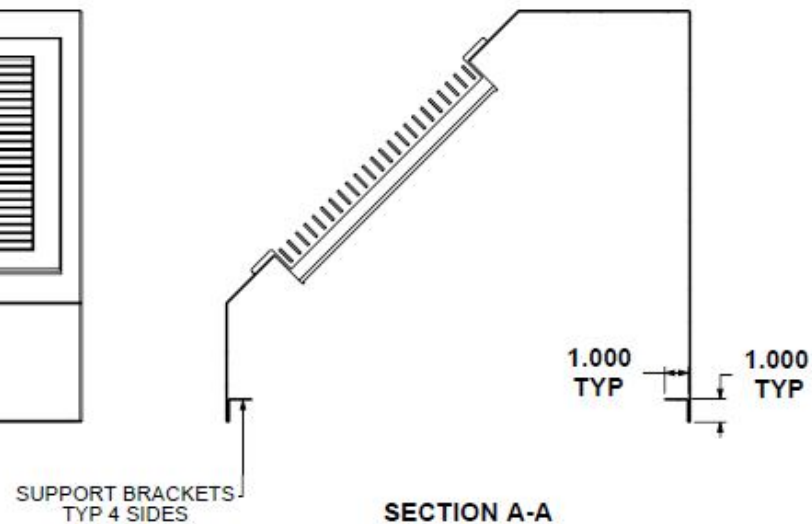

PART No.	MODEL	DIMENSIONS		
		A	B	C
PLMS09-12	WPS09-12	19.75	19.75	17.50
PLMS15-30	WPS15-30	23.00	23.00	17.50
PLMS36-44	WPS36-44	26.50	23.00	17.50
PLMS48-60	WPS48-60	32.50	24.50	22.00
PLMS90-120	WPS90-120	31.25	34.38	24.00

NOTES:
ALL DIMS ARE +/- 1/8"

COMFORT-AIRE by AITONS'

Title **WPS PLENUM CHART**

Rev #
00